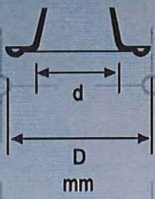

## EYELETS AND WASHERS DIN / OVAL ÖSEN UND SCHEIBEN DIN / OVAL

**DIN / OVAL**  
DIN / OVAL

	DIN 8	DIN 10	DIN 12	DIN 16	DIN 20	DIN 25	DIN 40	3030
d	8,0	10,0	12,0	16,0	20,0	25,0	40,0	42 X 22
D	16,0	20,0	24,0	30,0	36,0	44,0	62,0	60 X 40