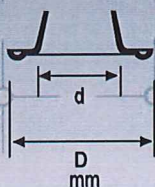

Brass polished  
 Messing poliert

Brass black oxidized  
 Messing brüniert

Brass colour lacquering  
 Messing farbig lackert

	329	329 Flower	3068	3078	3032	20 S	
d	3,5	3,5	4,5	5,5	8,0	9,5	
D	8,0	10,0	10,0	11,0	15,0	18,0	
	2 / 0 B	0 B	1 B	2 B	3 B	4 B	5 B
d	7,0	8,0	8,5	9,5	10,5	11,5	12,5
D	12,0	13,0	14,5	16,0	17,5	19,5	21,0
	6 B	7 B	8 B	9 B	10 B		
d	13,5	14,0	15,0	17,5	19,5		
D	22,5	24,0	25,5	29,0	32,0		
	11 B	12 B	14 B				
d	21,5	23,5	28,5				
D	35,0	38,0	45,0				

Minimum quantity may be required.  
 Eventuell Mindestmenge erforderlich.

**EYELETS AND WASHERS TYPE "K"**  
**ÖSEN UND SCHEIBEN TYP "K"**

**TYPE "K"**  
*TYP "K"*

	K 10	K 16	K 20	K 40
d	10,0	16,0	20,0	40,0
D	16,0	25,0	30,0	56,0

## EYELETS AND WASHERS DIN / OVAL ÖSEN UND SCHEIBEN DIN / OVAL

**DIN / OVAL**  
DIN / OVAL

	DIN 8	DIN 10	DIN 12	DIN 16	DIN 20	DIN 25	DIN 40	3030
d	8,0	10,0	12,0	16,0	20,0	25,0	40,0	42 X 22
D	16,0	20,0	24,0	30,0	36,0	44,0	62,0	60 X 40